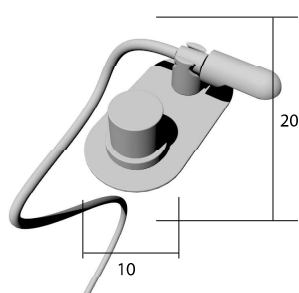

MX bath flex

WET mixer for bathtub
with flexible outlet
LTT

MX bath flex € 420,00

WET/ecopixel®

WET/ecopixel® is a registered trademark

TM 1999 - TM 2020 (International). © WET
for more information please contact WET/ecopixel Italy
info@ecopixel.eu | www.ecopixell.eu | www.wet.co.it