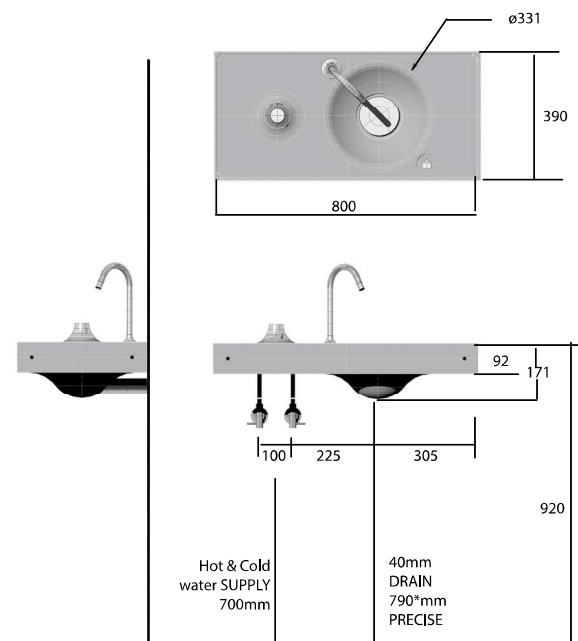

HOST

DESCRIPTION

MATERIAL

COLOR

PRICE

HOST sink

Washbasin 800x390x92mm includes syphon cover, Syphon 90/120 inspectable in ABS chromed, Wall fixing set, Magnet set and WET crown cover.

Includes stainless steel soap tray

Can be installed in either situation LEFT or RIGHT

RIGHT DX

LEFT SX

1. ECOPIXEL PLUS +
Mass colored 100% PELD recycled & recyclable. Hardness SHORE D41-50

eco-010 TH
warm white pixelated

HST SNK +
€ 626,00

eco-012
white/black pixelated

eco-031
black/white pixelated

eco-003
Delfts Blauw

3. ECOPIXEL UL94V - 0
Flame retardant class Mass colored 100% PELD recyclable. Hardness SHORE D41-50

eco-010
warm white pixelated

HST SNK V-0
under request

WET®

ecopixel®
sustainable material

Via Altipiano 11, 21010 Porto Valtravaglia (VA) Lago Maggiore - ITALIA
info@wet.co.it | www.wet.co.it