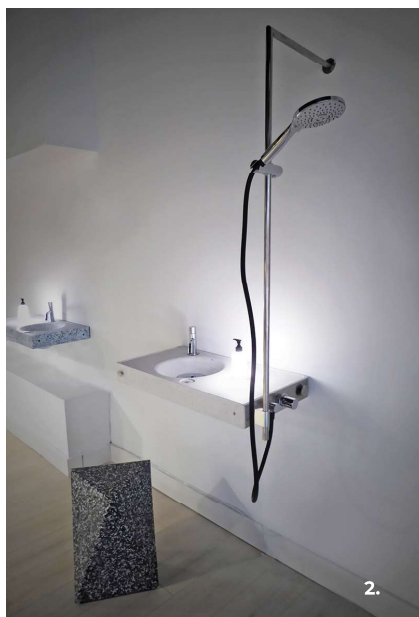

#### HOST sink pre-drilled for SHOWER

Washbasin 800x390x92mm includes syphon cover, Syphon 90/120 inspectable in ABS chromed, Wall fixing set, Magnet set and WET crown cover.

Includes stainless steel soap tray

1. HOST SHOWER SET WITH GLASS

2. HOST SHOWER SET WITHOUT GLASS

## Optionals Shower Heads

HOST SHOWER	DESCRIPTION	MATERIAL	COLOR	PRICE
	<p><b>HOST SHOWER SET - WITH GLASS</b></p> <p>90cm D-22mm chromed stainless steel sliding rail with fixing D-150mm 3-jet handshower with easy clean function ABS chromed soapdish, 150cm flexible standard shower hose conical/conical anti-twist.</p> <p>HOSE 150cm flexible luxury "black" hose conical anti-twist</p> <p>Includes aluminium profile for 8mm glass</p> 	<p>Stainless steel sliding rail</p> <p>ABS soapdish</p>	CHROMED	<p><b>HST - SH - AT</b> <b>€ 214,00</b></p> <p>Special request only</p>
	<p><b>HOST SHOWER SET - WITHOUT GLASS</b></p> <p>NO-glass situation</p> <p>130cm D-22mm chromed stainless steel sliding rail with fixing D-150mm 3-jet handshower with easy clean function ABS chromed soapdish, 150cm flexible standard shower hose conical/conical anti-twist.</p> <p>HOSE 150cm flexible luxury "black" hose conical anti-twist</p>	<p>Stainless steel sliding rail</p> <p>ABS soapdish</p>	CHROMED	<p><b>HST - SH - ST</b> <b>€ 354,00</b></p>