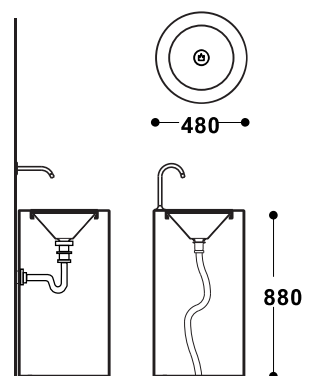

FUSION 3

DESCRIPTION

CODE / MATERIAL

COLOR

PRICE

FSA 3 sink Ø 34 cm
*FOR optional **WHITE illumination**
together with free-standing column FSB 3

Polyethylene Extra MATT
PELD - Antidust treat
SHORE 55

TRANSLUCID NEUTRAL, APPLE
GREEN, FUCSIA. YELLOW,
ORANGE and RED

FSA 3+
included
€ 102,00

ECOPIXEL
100% PELD recycled
& recyclable.

eco-010 TH

LTB PLUS
€ 860,00

eco-012

eco-031

eco-003

ECOPIXEL STANDARD
100% PELD recyclable.

eco-010

LTB V-0
Under request

WET®

ecopixel®
sustainable material

Via Altipiano 11, 21010 Porto Valtravaglia (VA) Lago Maggiore - ITALIA
info@wet.co.it | www.wet.co.it