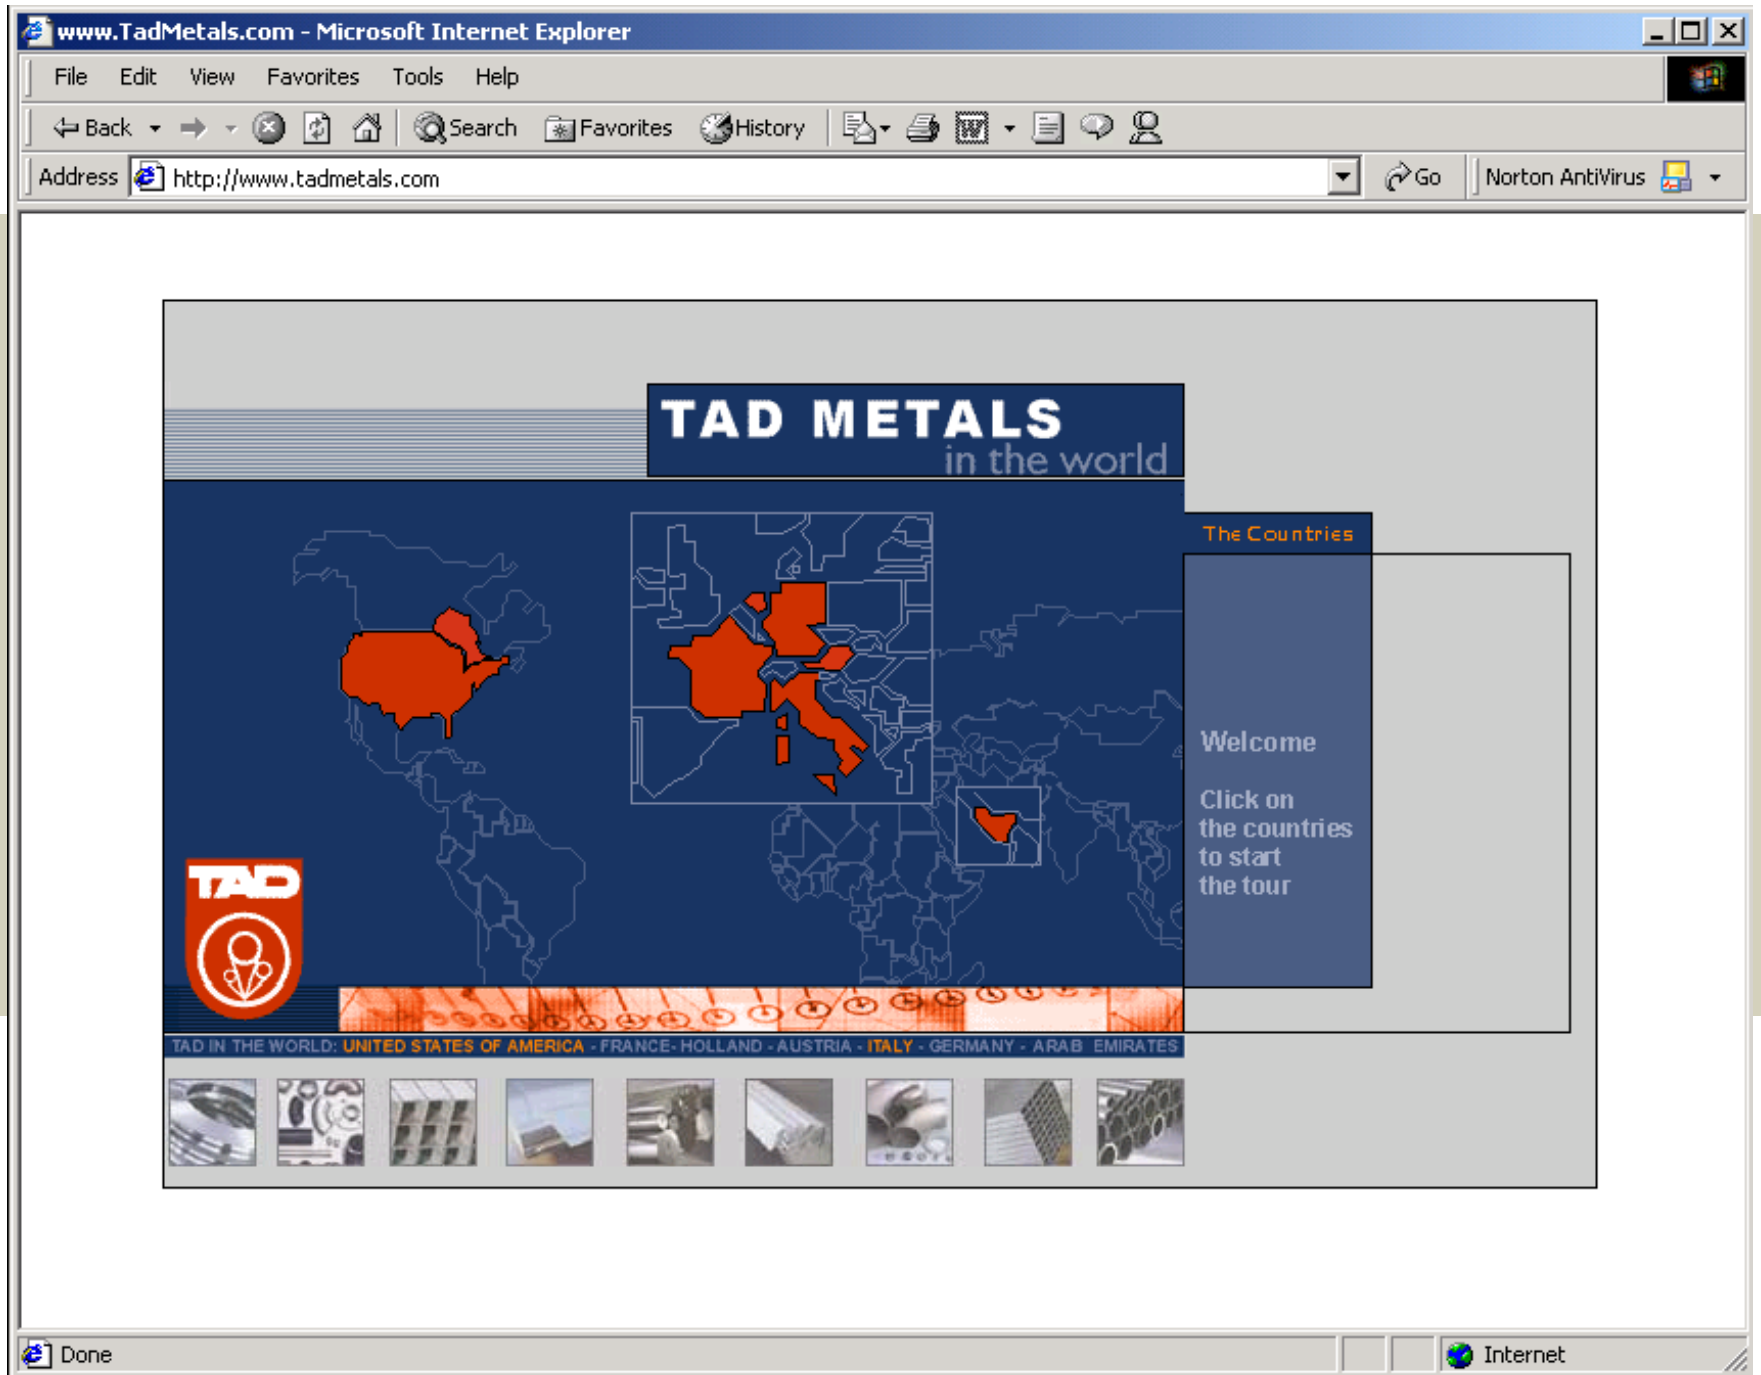

Sito aziendale
www.tadmetals.com

Home Page

01-03-2002
Design by
Mariandrea
Zambrano