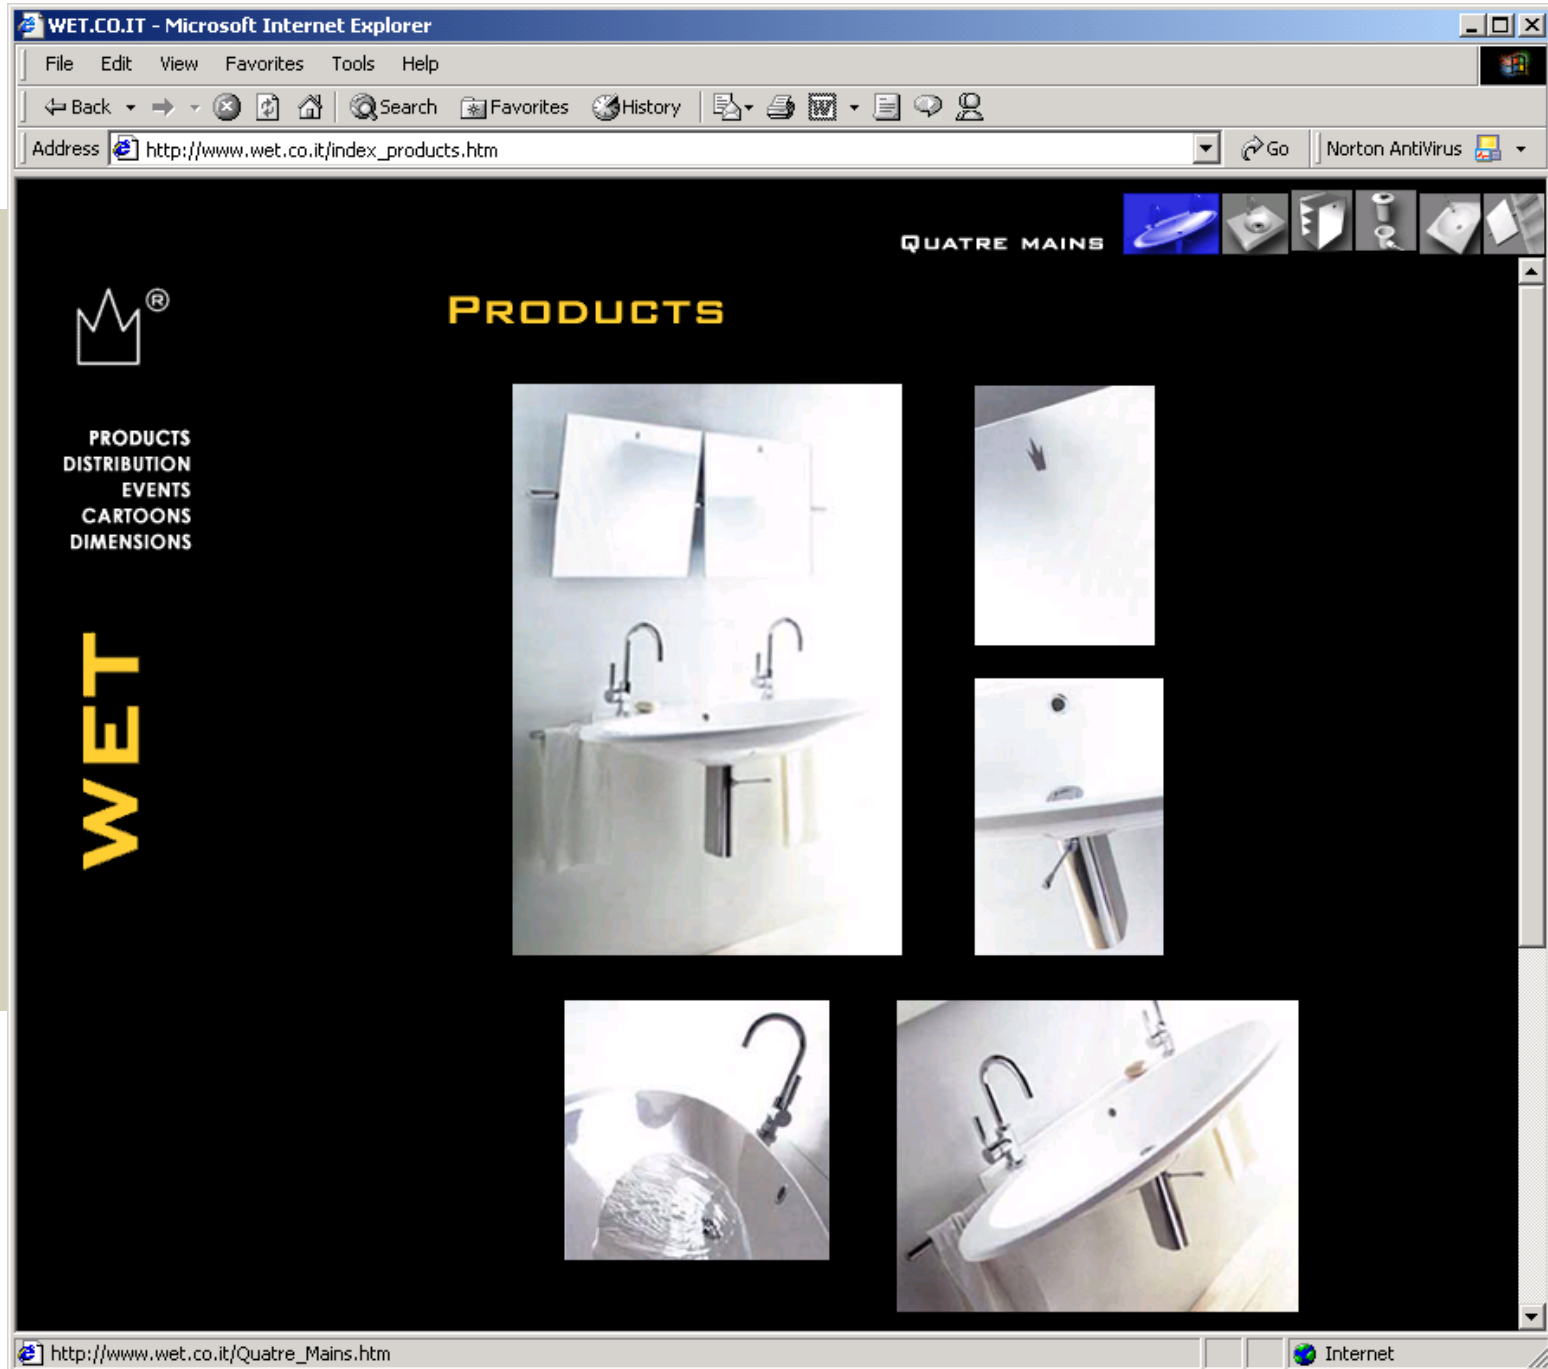

Done Internet

06-09-2001
Design by
Mariandrea
Zambrano

Sito
Aziendale
www.wet.co.it

Home Page

01-11-2000
Design by
Mariandrea
Zambrano

Sito
Aziendale
www.wet.co.it

Layout interno

01-11-2000
Design by
Mariandrea
Zambrano