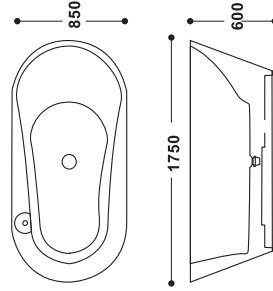

LIGHT bathtub 175x85x60cm - BRIGHT extra WHITE, BLACK, GREY Polyethylene - MAT finish ***NOT for illumination**

LIGHT bathtub 175x85x60cm - TRANSLUCID NEUTRAL Polyethylene - MAT finish ***FOR RGB and WHITE illumination (optional)**