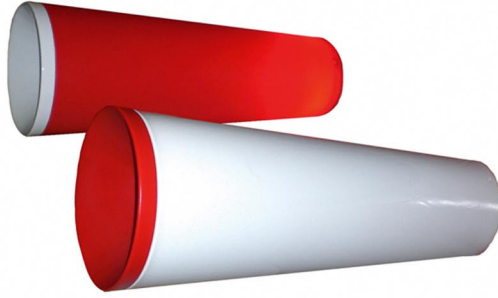

FS - A - Sink/PE € 80,00
STANDARD

FS - B - Column/PE € 160,00
STANDARD

FS - A - Sink/PE € 100,00
NEUTRAL

FS - B - Column/PE € 180,00
NEUTRAL

FS - A - Sink/PE € 100,00
COLOR

FS - B - Column/PE € 180,00
COLOR

FS - A - Sink/PE € 120,00
FLUORISCENT

FS - B - Column/PE € 220,00
FLUORISCENT

FS - A - Sink/PE € 180,00
HIGH GLOSS

FS - B - Column/PE € 482,00
HIGH GLOSS

FS - A - Sink/PE € 180,00
MAT SILVER

FS - B - Column/PE € 482,00
MAT SILVER