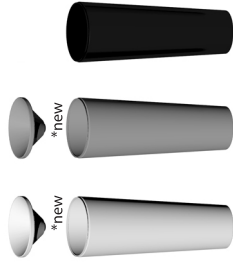

LED RGB
color MD
150 lm € 550,00

Waste-set x washbasin always open (for public spaces) chromed brass - WET crown cover

AC 1c crown € 48,00

Always open

S-trap (syphon) flexible / plastic

AC 3b € 13,00

Towelhook SET 2 pcs (DX + SX) x MELTDOWN

MD towelhook € 12,00

FUSION™ by WET®

washbasin © 2008 CE

FUSION Ø 34 x 90cm - BRIGHT extra WHITE, BLACK, GREY Polyethylene - MAT finish ***NOT for illumination**

FUSION Ø 34 x 90cm - TRANSLUCID NEUTRAL Polyethylene - MAT finish ***FOR BGG and WHITE illumination** (optional)