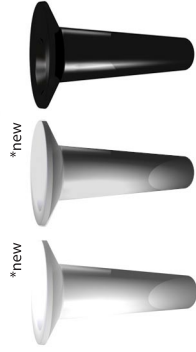

AC 1c crown € 48,00

Always open

S-trap (syphon) flexible / plastic

AC 3b € 13,00

FUSION floor-fixing-set

FS fix € 34,00

Water outlet for ready mixed water chromed brass / side fixation onto FUSION or LTT

**AC 6
SIDE-TAP** € 198,00

Side faucet / 24 krt Gold x hot water / side fixation

SIDE - fct - ORO € 106,00

Side faucet / Chromed brass x cold water / side fixation

SIDE - fct - CR € 99,00

10

Mr. BIG™ by WET®

washbasin © 2010 CE

WET® Via Altipiano 11, 21010 Porto Valtravaglia (VA) Lago Maggiore - ITALIA
tel. + 39 0332 547728. mob. + 39 3479603022 | www.wet.co.it - info@wet.co.it
WET srl - P.IVA = CF 03031780129

Mr. BIG washbasin 63 x 63 x 103cm / free-standing - BRIGHT extra - WHITE, BLACK, GREY
Polyethylene - MAT finish ***NOT for illumination**

Mr. BIG € 280,00
STANDARD

Mr. BIG washbasin 63 x 63 x 103cm / free-standing - TRANSLUCID NEUTRAL
Polyethylene - MAT finish ***FOR BGB and WHITE illumination** (optional)