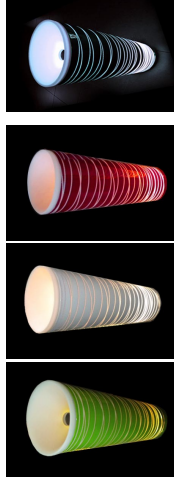

SPAGHETTI™ by WET®

washbasin © 2010 CE

1

FUSION SPAGHETTI Ø 34 x 90cm - Polyethylene NEUTRAL translucent Sink with GREEN, WHITE, RED or BLACK HIGH GLOSS finish Column * **FOR illumination** (optional)

SPAGHETTI € 820,00
FS A+B / Pe
HIGH GLOSS

LED 4,2 W (white) light component-SET x FUSION neutral and colored following European safety standards therefore NOT suitable for use outside Europe use WALL on-off switch / **to be installed by professional ELECTRICIAN installers ONLY** input 350mA > includes CE approved 95-240V transformer to be mounted with appropriate protection / see country-regulations. * Includes FIXING SET

LED white € 185,00
FS 300 lm
ON-OFF

LED 4,2 W (white) light component-SET incl DIMMER x FUSION neutral and colored following European safety standards therefore NOT suitable for use outside Europe use WALL switch / **to be installed by professional ELECTRICIAN installers ONLY** input 350mA > includes CE approved 220-240V transformer to be mounted with appropriate protection see country-regulations. * Includes FIXING SET

LED white € 225,00
FS 300 lm
DIMMER

LED 4,0 W RED/GREEN/BLUE multichromatic light component-SET x FUSION neutral only incl. mini-computer following European safety standards therefore NOT suitable for use outside Europe use WALL switch / **to be installed by professional ELECTRICIAN installers ONLY** input 350mA > includes CE approved 176/264V transformer to be mounted with appropriate protection see country-regulations. * Includes FIXING SET

LED RGB € 480,00
color FS
150 lm

Waste-set x washbasin with click-system chromed brass - WET crown cover

AC 1b crown € 48,00

Waste-set x washbasin always open (for public-spaces) chromed brass - WET crown cover

AC 1c crown € 48,00

Always open

S-trap (syphon) flexible / plastic

AC 3b € 13,00

FUSION floor-fixing-set

FS fix € 34,00

Water outlet for ready mixed water chromed brass / side fixation onto FUSION or LTT

AC 6 € 198,00
SIDE -TAP

Side faucet / 24 krt Gold x hot water / side fixation

SIDE - fct - ORO € 106,00

Side faucet / Chromed brass x cold water / side fixation

SIDE - fct - CR € 99,00

WET®

Via Altipiano 11, 21010 Porto Valtravaglia (VA) Lago Maggiore - ITALIA
tel. + 39 0332 547728 - mob. + 39 3479603022 | www.wet.co.it - info@wet.co.it
WET srl - PIVA = CF 03031780129