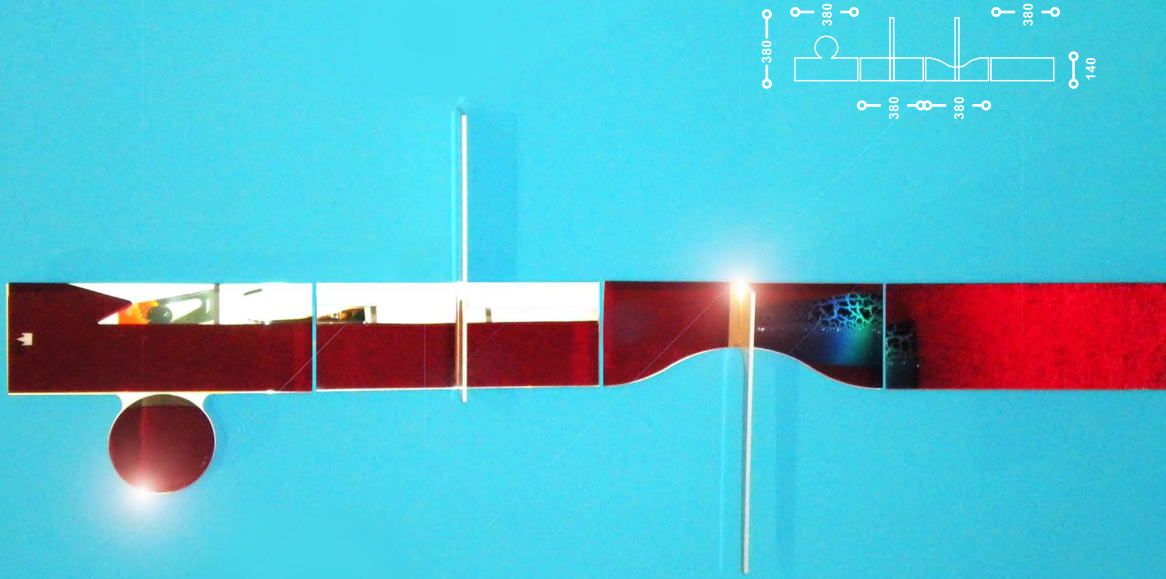

AT / PE € 274,00
FLUORISCENT

AT 3 x disk included

AT flexible included

TOTEM™ by WET®
modular mirror © 2010 CE

13

Accessorized MIRROR system Totem SIMPLE = 38 x 14 cm
Simple

TOTEM SIMPLE € 118,00
DX=5X

Accessorized MIRROR system Totem ZOOM = 38 x 28 cm
Accessorized with enlarging mirror x2

TOTEM ZOOM € 145,00
DX=5X

Accessorized MIRROR system Totem TOWEL = 38 x 38 cm
Accessorized with Towelbar

TOTEM TOWEL € 176,00
DX=5

Accessorized MIRROR system Totem SHELF = 38 x 38 cm
Accessorized with Shelf