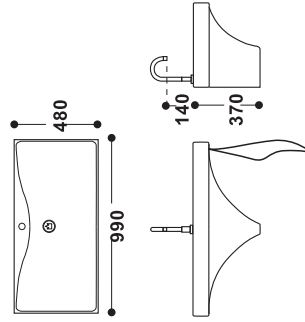

prices are intended without accessories *