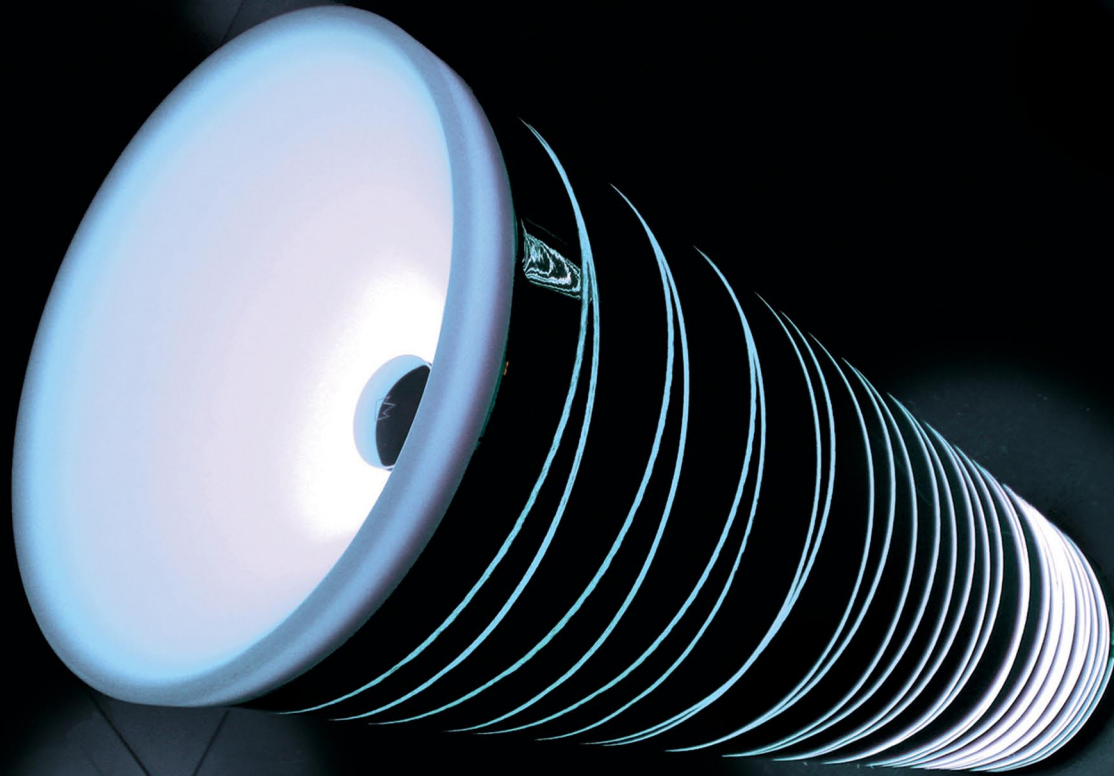

SPAGHETTI™ by WET®

washbasin © 2010 CE

1

FUSION SPAGHETTI Ø 34 x 90cm - Polyethylene NEUTRAL translucent Sink with GREEN, WHITE, RED or BLACK HIGH GLOSS finish Column * **FOR illumination** (optional)

SPAGHETTI € 820,00
FS A+B / Pe
HIGH GLOSS

LED 4,2 W (white) light component-SET x FUSION neutral and colored following European safety standards therefore NOT suitable for use outside Europe use WALL on-off switch / **to be installed by professional ELECTRICIAN installers ONLY** input 350mA > includes CE approved 95-240V transformer to be mounted with appropriate protection / see country-regulations. * Includes FIXING SET

LED white € 185,00
FS 300 lm
ON-OFF

LED 4,2 W (white) light component-SET incl DIMMER x FUSION neutral and colored following European safety standards therefore NOT suitable for use outside Europe use WALL switch / **to be installed by professional ELECTRICIAN installers ONLY** input 350mA > includes CE approved 220-240V transformer to be mounted with appropriate protection see country-regulations. * Includes FIXING SET

LED white € 225,00
FS 300 lm
DIMMER

LED 4,0 W RED/GREEN/BLUE multichromatic light component-SET x FUSION neutral only incl. mini-computer following European safety standards therefore NOT suitable for use outside Europe use WALL switch / **to be installed by professional ELECTRICIAN installers ONLY** input 350mA > includes CE approved 176/264V transformer to be mounted with appropriate protection see country-regulations. * Includes FIXING SET

LED RGB € 480,00
color FS
150 lm

Waste-set x washbasin with click-system chromed brass - WET crown cover

AC 1b crown € 48,00

Waste-set x washbasin always open (for public-spaces) chromed brass - WET crown cover

AC 1c crown € 48,00

Always open

S-trap (syphon) flexible / plastic

AC 3b € 13,00

FUSION floor-fixing-set

FS fix € 34,00

Water outlet for ready mixed water chromed brass / side fixation onto FUSION or LTT

AC 6 € 198,00
SIDE -TAP

Side faucet / 24 krt Gold x hot water / side fixation

SIDE - fct - ORO € 106,00

Side faucet / Chromed brass x cold water / side fixation

SIDE - fct - CR € 99,00

WET®

Via Altipiano 11, 21010 Porto Valtravaglia (VA) Lago Maggiore - ITALIA
tel. + 39 0332 547728 - mob. + 39 3479603022 | www.wet.co.it - info@wet.co.it
WET srl - PIVA = CF 03031780129