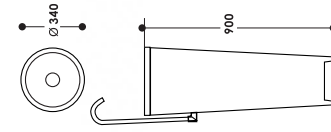

FUSION™ by WET®

washbasin © 2008 CE

* NOT for illumination

FS - A - Sink/PE € 80,00
STANDARD

FS - B - Column/PE € 160,00
STANDARD

FS - A - Sink/PE € 100,00
NEUTRAL

FS - B - Column/PE € 180,00
NEUTRAL

FS - A - Sink/PE € 100,00
COLOR

FS - B - Column/PE € 180,00
COLOR

FS - A - Sink/PE € 120,00
FLUORISCENT

FS - B - Column/PE € 220,00
FLUORISCENT

FS - A - Sink/PE € 180,00
HIGH GLOSS

FS - B - Column/PE € 482,00
HIGH GLOSS

FS - A - Sink/PE € 180,00
MAT SILVER

FS - B - Column/PE € 482,00
MAT SILVER