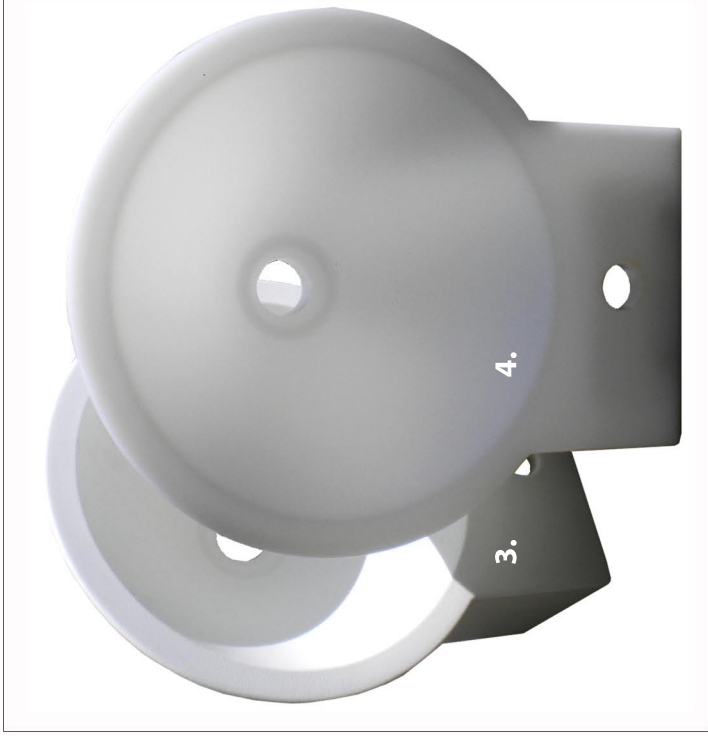

FS™ (fusion) washbasin 34x34x92cm / free-standing / ©2008 CE – EN14688 CL00*

Mr.BIG™ washbasin 64x64x106cm / free-standing / ©2010 CE – EN14688 CL00*

ATTRACTION™ showerhead / ©2004 CE

TOTEM™ modular mirror / ©2010 CE

CL00* For hygienical reasons, WET chooses NOT to have any overflow.
When however an overflow is requested, it can be added at a small additional cost also after the original purchase.

- 1. BLACK / Pe
- 2. GREY / Pe
- 3. WHITE / Pe
- 4. NEUTRAL / Pe
translucid
- 5. ORANGE / Pe
- 6. YELLOW / Pe
- 7. ORANGE / Pe
fluoriscient
- 8. LEMON / Pe
fluoriscient
- 9. RED / Pe
- 10. FUCSIA / Pe
- 11. LILLA / Pe
- 12. APPLE GREEN / Pe

LED 4,2 W (white) light component-SET x FUSION neutral and colored following European safety standards therefore NOT suitable for use outside Europe use WALL on-off switch / **to be installed by professional ELECTRICIAN installers ONLY** input 350mA > includes CE approved 95-240V transformer to be mounted with appropriate protection / see country-regulations. * Includes FIXING SET